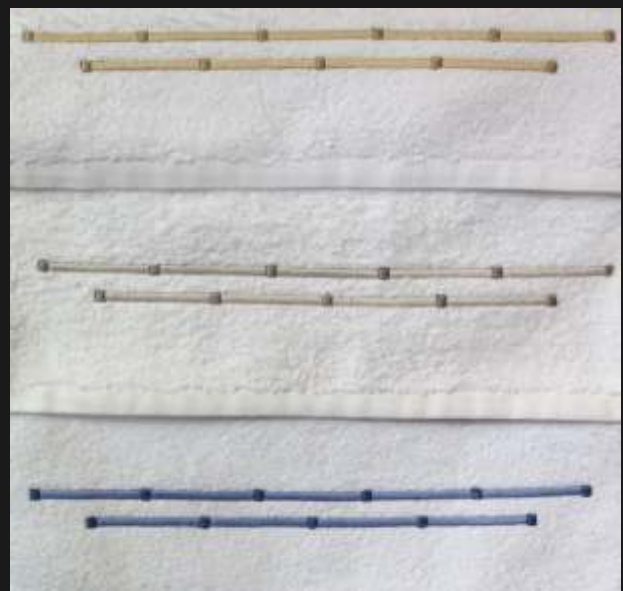

COLOUR OPTIONS: LIGHT YELLOW - OCRA - BLU